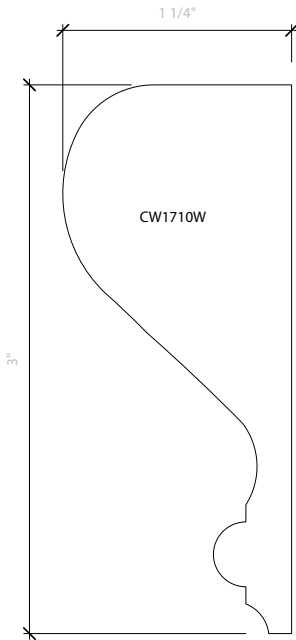

CROWN

CW451C
3 3/4"W x 3 1/2"H

CW452C
4 1/4"W x 4 3/8"H

CW453W
3 9/16"W x 3 3/4"H

CW454W
4 3/8"W x 5"H

CROWN

CW460W
4 3/4"W x 5 3/4"H

CW461C
3 13/16"W x 3 3/4"H

CW569W
1 1/16"W x 1 3/16"H

CW570W
1 1/2"W x 2"H

CW571L
1 1/16"W x 2 1/4"H

CW572W
1 1/2"W x 2 1/8"H

CW579W
1 1/8"W x 1 7/32"H
GERE

CW580C
1 1/2"W x 3"H

CW581C
1 1/4"W x 1 3/4"H

CW586C
1 1/4"W x 2 3/8"H

CW587WC
1 7/8"W x 2 5/8"H

CW588C
1 5/8"W x 3"H

SOLID CROWN

CW591C
2"W x 2"H

CW592C
1 1/8"W x 1 3/16"H

CW593C
1 1/4"W x 1 3/4"H

CW594C
1 1/2"W x 1 3/4"H

CW595W
1 1/2"W x 2 1/2"H

7-13

CASING

7-14

CASING

CASING

CW1724W

2 31/32"

1/2"