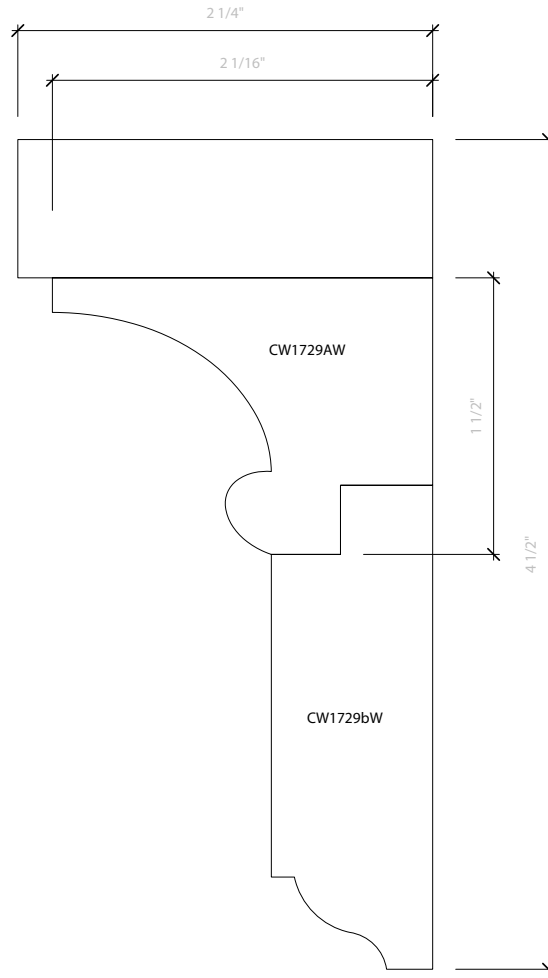

CW1727W-A

CW1727W-B

CW1730W

CW1731BC

CW1732AW